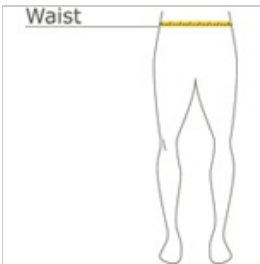

SPORT-TEK®

Sport-Tek® Youth PosiCharge® Mesh Reversible Spliced Short. YT565

A roomy reversible, moisture-wicking, breathable short that does double duty with spliced piping details. PosiCharge technology offers superior bleed resistance.

- 3.2-ounce, 100% polyester mesh with PosiCharge technology
- White mesh reverse with colored piping
- Double-layer construction with open, individually hemmed layers for easy decoration
- Elastic waistband
- No draw cord
- 9-inch inseam

CARE INSTRUCTIONS

Machine wash cold with like colors, do not use bleach, do not use fabric softener, tumble dry low, remove promptly, cool iron if needed, do not dry clean.

front

back

HOW TO MEASURE

WAIST

Measure around the smallest part of the natural waist.

SIZE CHART

	XS	S	M	L	XL
Size	4	6/8	10/12	14/16	18/20
Waist	24-25	25-26	26-27	27-28	28-31

COLOR INFORMATION

Please note: PMS code information is shown only when an exact match is available.