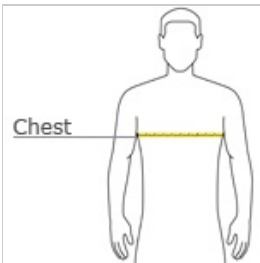

- 3.2-ounce, 100% polyester mesh with PosiCharge technology
- White mesh reverse with colored piping
- Rib knit neck
- Double-layer construction with open, individually hemmed layers for easy decoration

front

back

HOW TO MEASURE

CHEST WIDTH

Measure under the arm and around the fullest part of the chest with arms down, keeping tape horizontal.

SIZE CHART

	XS	S	M	L	XL	2XL	3XL	4XL
Chest	32-34	35-37	38-40	41-43	44-46	47-49	50-53	54-57