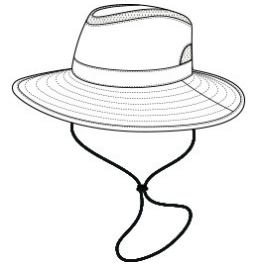

- 75/25 poly/nylon ripstop, 100% poly air mesh at top and back of crown
- No Fly Zone® insect repellent technology
- UPF 30+ sun protection
- Moisture-wicking sweatband
- Adjustable cord and toggle at crown
- Adjustable chin draw cord
- Foam brim keeps hat afloat
- Elongated brim in the back for additional sun protection

Specially treated products may be subject to additional requirements. Please check with your local authorities for any additional requirements that may apply.

front

back

HOW TO MEASURE

HATS

Measure the circumference around the head, above the eyebrow and at the widest part of the head. Divide number by 3.14 for hat size.