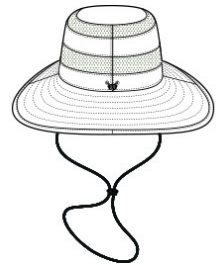

- 75/25 poly/nylon ripstop, 100% poly air mesh at top and back of crown
- No Fly Zone® insect repellent technology
- UPF 30+ sun protection
- Moisture-wicking sweatband
- Adjustable cord and toggle at crown
- Adjustable chin draw cord
- Foam brim keeps hat afloat
- Elongated brim in the back for additional sun protection

Specially treated products may be subject to additional requirements. Please check with your local authorities for any additional requirements that may apply.

front

back

HOW TO MEASURE

HATS

Measure the circumference around the head, above the eyebrow and at the widest part of the head. Divide number by 3.14 for hat size.